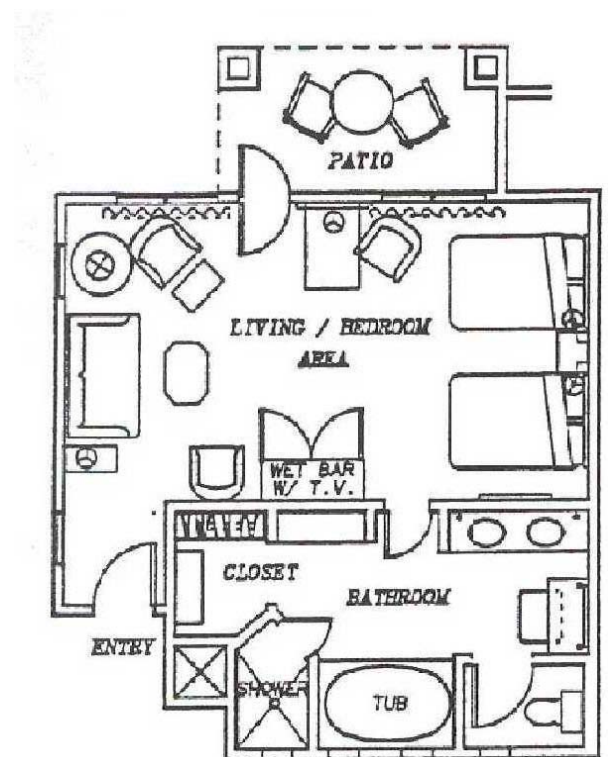

FAIRMONT SCOTTSDALE PRINCESS

Fairmont Gold Jr. Suite (Fairmont Gold Area)

LIVING / BEDROOM AREA:

- Approximately 650 square feet
- Located in the resort's exclusive Fairmont Gold area
- Views overlooking the resort grounds or golf course
- Option of a king or two queen beds
- Wet bar with Nespresso machine
- iHome clock radio
- Bureau w/42" LG flat screen TV in bedroom area
- 42" LG flat screen TV in living area with DVD player
- Complimentary wireless/high-speed Internet
- L-shaped sofa sleeper w/queen size bed
- Contemporary, upgraded furnishings

BATHROOM:

- Oversize bathroom with granite countertops and dual sinks
- Soaker tub and separate shower with glass door
- Iron and full size ironing board
- In-room safe
- Two plush bathrobes
- Bathroom scale and hair dryer

PATIO:

Covered patio or balcony with table and four chairs

650 square feet

OTHER SERVICES/AMENITIES IN FAIRMONT GOLD:

- Private check-in/check-out at the Gold Lounge
- Access to an exclusive concierge service, daily from 6:30 am - 9 pm Sunday - Thursday and from 6:30 am - 10 pm Friday - Saturday.
- Complimentary mail services upon arrival
- Complimentary continental breakfast with two hot entrees and afternoon hors d'oeuvres and desserts
- Complimentary coffee, tea or orange juice with the morning wake-up call
- Complimentary extended 3 p.m. check-out, based on availability
- Complimentary self-parking
- Complimentary access to Willow Stream Spa
- Complimentary high-speed internet/wireless access in the Gold Lounge
- Options for connecting rooms (upon request only)