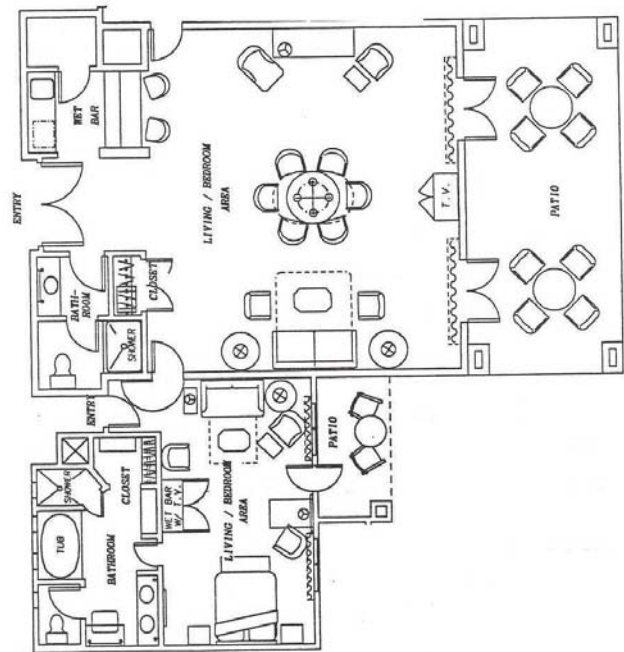

FAIRMONT SCOTTSDALE PRINCESS

Fairmont Gold Master Suite (Fairmont Gold Area)

PARLOR ROOM (SEPARATE FROM BEDROOM):

- Approximately 675 square feet
- Located in the resort's exclusive Fairmont Gold area
- Views overlooking the resort grounds
- Double door foyer entrance
- Oval dining room table that seats up to six
- Queen size sofa sleeper, coffee table and lounge chairs
- Large built-in bar with sink and bar stools
- Espresso machine
- 42" LG flat screen TV and DVD player
- Contemporary, upgraded furnishings

PARLOR BATHROOM:

- Oversize bathtub, shower w/glass door
- Granite countertops and sink

BEDROOM

- Approximately 650 square feet
- Option of a king or two queen beds
- Wet bar w/Nespresso machine
- iHome clock radio
- Bureau w/42" LG flat screen TV
- Complimentary wireless high-speed Internet access
- L-shaped sofa sleeper w/queen size bed

BATHROOM:

- Oversize bathroom with granite countertops and dual sinks
- Soaker tub and separate shower w/ glass door
- Spacious closet w/ iron and full size ironing board
- Two plush bathrobes
- Bathroom scale and hair dryer
- In-room safe

PATIO:

Covered patio or balcony with table and four chairs

*See next page for additional Fairmont Gold services and amenities.

One Bedroom Suite: 1,325 square ft

Two Bedroom Suite: 1,875 square ft

Parlor Only: 675 square ft

Bedroom Only: 650