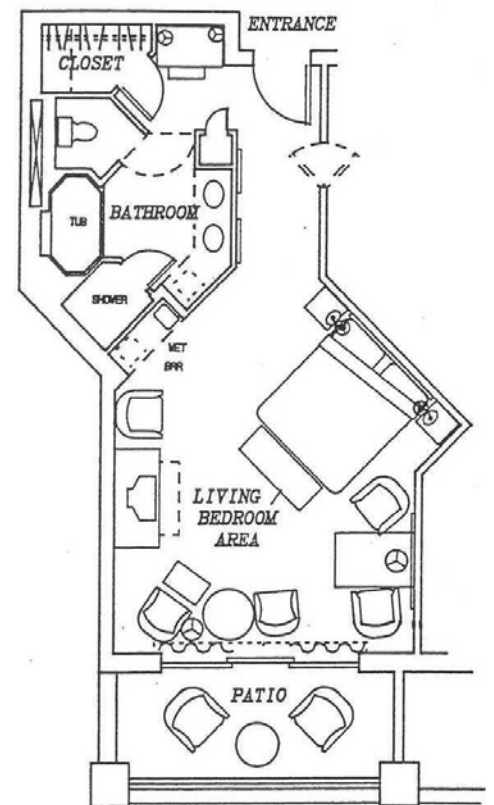

FAIRMONT SCOTTSDALE PRINCESS

Deluxe Room (Main Buildings)

LIVING / BEDROOM AREA:

- Approximately 525 square feet
- Located in the Resort's main buildings
- Views overlooking the resort gardens, pools or lagoons
- Option of a king or two double beds
- Wet bar with Nespresso machine
- iHome clock radio
- Bureau w/42" LG flat screen TV
- Wireless high-speed Internet access and express check out
- Work desk with speakerphone and voicemail
- Contemporary Southwestern-style furnishings

BATHROOM:

- Oversize bathroom with granite vanity countertops and dual sinks
- Soaker tub and separate shower
- Walk-in closet with bureau
- Room safe
- Iron and full size ironing board
- Two plush bathrobes
- Bathroom scale and hair dryer

PATIO:

Covered patio with table and two chairs

OTHER:

- Option for connecting rooms (upon request only)
- Residential style layout w/ hallway leading to bedroom

525 square feet