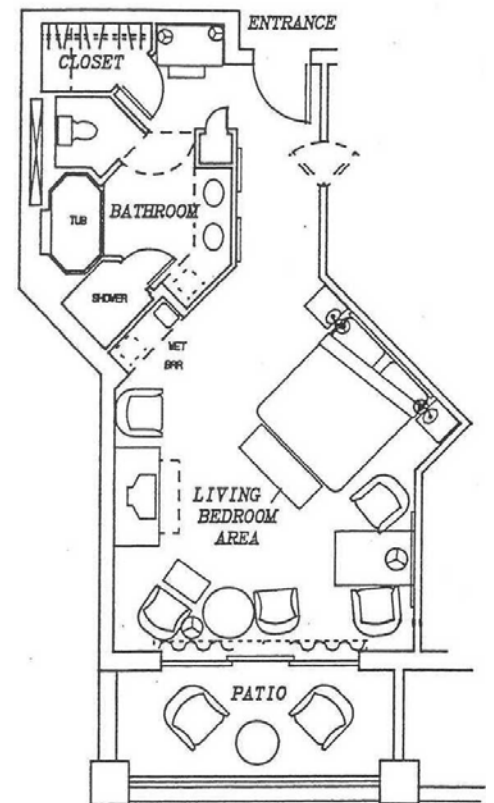

FAIRMONT SCOTTSDALE PRINCESS

Fairmont Room (Main Buildings)

LIVING / BEDROOM AREA:

- Approximately 525 square feet
- Located in the Resort's main buildings
- Views overlooking the resort grounds
- Option of a king or two double beds
- Wet bar with Nespresso machine
- iHome clock radio
- Bureau w/42" LG flat screen TV
- Wireless/high-speed Internet access and express check out
- Work desk with speakerphone and voicemail
- Contemporary Southwestern-style furnishings

BATHROOM:

- Oversize bathroom with granite vanity countertops and dual sinks
- Soaker tub and separate shower
- Walk-in closet with bureau
- Room safe
- Iron and full size ironing board
- Two plush bathrobes
- Bathroom scale and hair dryer

PATIO:

Covered patio with table and two chairs

OTHER:

- Option for connecting rooms (upon request only)
- Residential style layout w/ hallway leading to bedroom

525 square feet