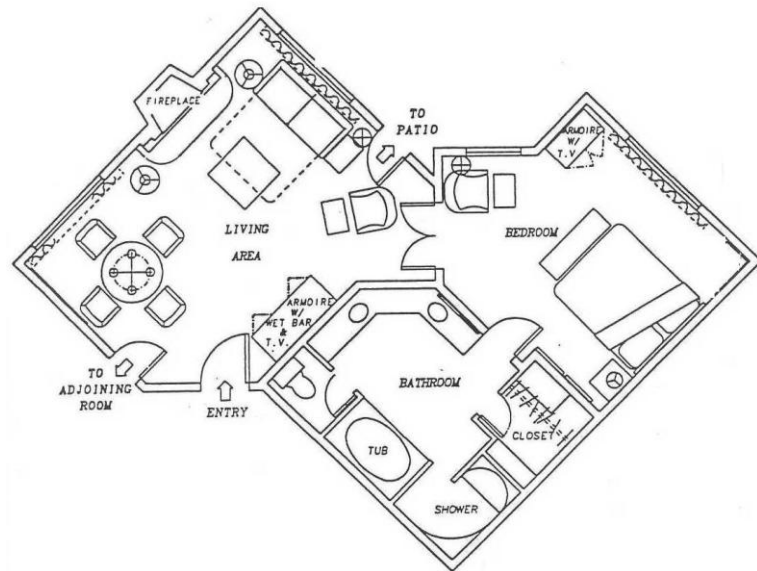

FAIRMONT SCOTTSDALE PRINCESS

Casita Suite (Casita Area)

BEDROOM (SEPARATE FROM LIVING ROOM)

- Option of a king or two double beds
- Double doors that close off from the living room
- Armoire with 42" LG flat screen TV
- Upgraded linens and plush duvet cover
- Cordless phone
- iHome clock radio

LIVING ROOM:

- Double size sofa bed
- Separate lounge chair and coffee table
- Armoire with 42" LG flat screen TV
- Round wooden dining table (seats up to four)
- Wireless/high-speed Internet access
- Express check out
- Stone gas fireplace
- Southwestern-style furnishings

850 square feet

BATHROOM:

- Spacious bathroom with vanity and dual sinks
- Oversize soaker tub
- Separate open "shell-shape" shower
- Oversize walk-in closet with built-in luggage shelf
- In-room safe
- Iron and full size ironing board
- Two plush bathrobes
- Bathroom scale and hair dryer

PATIO:

Covered patio with table and two chairs

OTHER:

- Approximately 850 square feet
- Views overlooking the resort grounds and pool
- Located in a private area on the West side of the property
- Option to connect to a Casita Signature Bedroom for a 2-bedroom suite
- Casita area has it's own pool and Jacuzzi
- Separate Casita self-parking lot