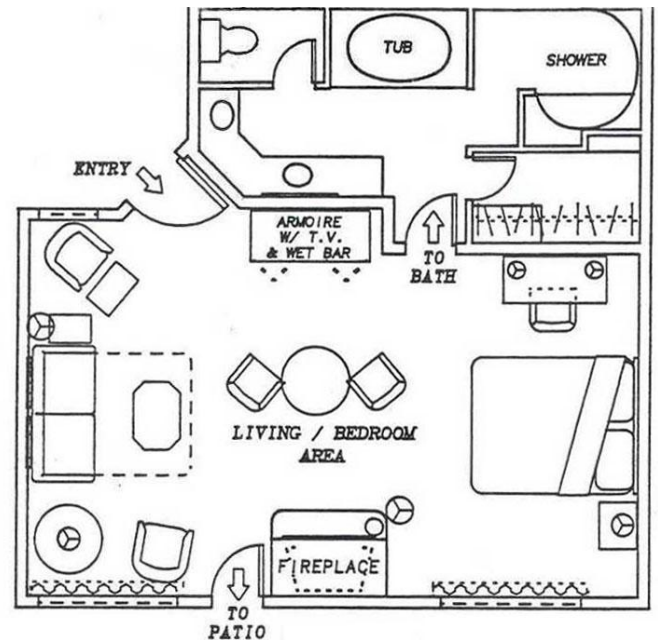

#### **LIVING / BEDROOM AREA:**

- Approximately 700 square feet
- Views overlooking the resort grounds and/or pool
- Option of a king or two double beds
- Double size sofa bed
- Separate lounge chair and coffee table
- Large ottoman in front of fireplace
- Armoire with 42" LG flat screen TV
- Work desk w/speakerphone and voicemail
- iHome clock radio
- Wireless/high-speed Internet access
- Express check out
- Stone gas fireplace
- Southwestern-style furnishings

#### **BATHROOM:**

- Spacious bathroom with vanity and dual sinks
- Oversize soaker tub
- Separate open "shell-shape" shower
- Oversize walk-in closet w/built-in luggage shelf
- In-room safe
- Iron and full size ironing board
- Two plush bathrobes
- Bathroom scale and hair dryer

#### **PATIO:**

Covered patio with table and two chairs

#### **OTHER:**

- Located in a private area on the West side of the property
- Option to connect to a Casita Suite for a 2-bedroom suite
- Casita area has it's own pool and Jacuzzi
- Separate Casita self-parking lot