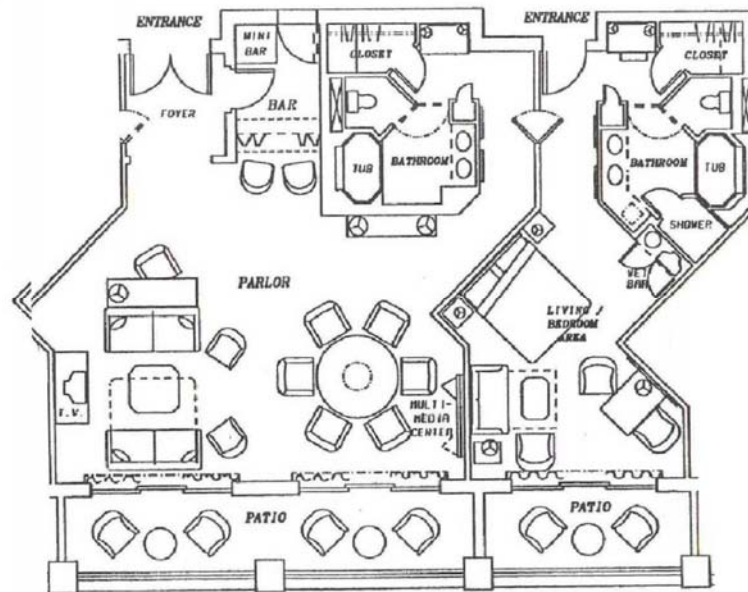

FAIRMONT SCOTTSDALE PRINCESS

Master Suite (Main Buildings)

LIVING/PARLOR AREA:

- Approximately 625 square feet
- Located on the ground floor of the main buildings
- Views of garden or lagoons
- Double door foyer entrance
- Large wooden dining table that seats up to six
- Queen size Murphy bed w/pod lighting
- Additional L-shaped sofa and coffee table, two chairs
- Armoire w/42" LG flat screen TV
- Large built-in bar with sink and bar stools
- Mini refrigerator and microwave
- Contemporary Southwestern-style furnishings

PARLOR BATHROOM:

- Oversize bathtub, shower w/glass door
- Granite countertops and sink

BEDROOM AREA:

- Approximately 525 square feet
- Option of a king or two double beds
- Wet bar with Nespresso machine
- iHome clock radio
- Bureau w/42" LG flat screen TV
- Wireless/high-speed Internet access, express check out
- Work desk with speakerphone and voicemail
- Option for one or two bedrooms connecting

BATHROOM:

- Granite countertops and dual sinks
- Soaker tub and separate shower
- Walk-in closet with bureau
- In-room safe
- Iron and full size ironing board
- Two plush bathrobes
- Bathroom scale and hair dryer

PATIO:

Covered patio with tables and chairs

*One Bedroom Suite: 1,150 square ft
Two Bedroom Suite: 1,675 square ft
Parlor Only: 625 square ft
Bedroom Only: 525 square ft*