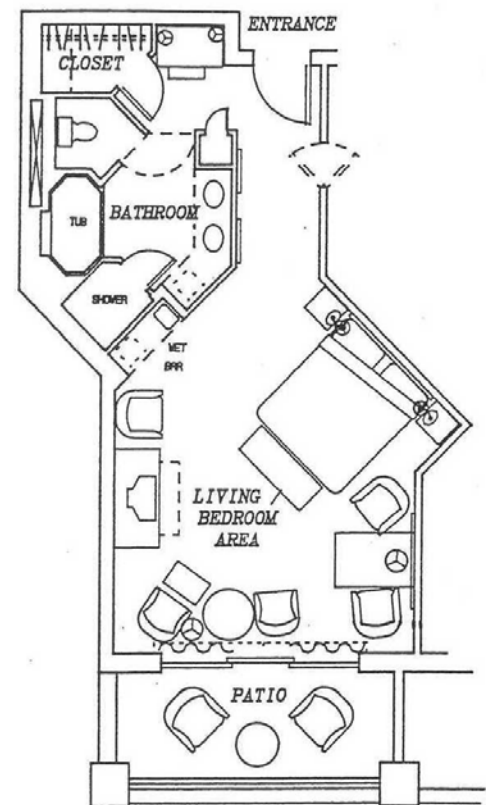

FAIRMONT SCOTTSDALE PRINCESS

Deluxe View Room (Main Buildings)

LIVING / BEDROOM AREA:

- Approximately 525 square feet
- Located in the Resort's main buildings
- Views overlooking the resort gardens, pools or lagoons
- Option of a king or two double beds
- Wet bar with Nespresso machine
- iHome clock radio
- Bureau w/42" LG flat screen TV
- Wireless high-speed Internet access and express check out
- Work desk with speakerphone and voicemail
- Contemporary Southwestern-style furnishings

BATHROOM:

- Oversize bathroom with granite vanity countertops and dual sinks
- Soaker tub and separate shower
- Walk-in closet with bureau
- Room safe
- Iron and full size ironing board
- Two plush bathrobes
- Bathroom scale and hair dryer

PATIO:

Covered patio with table and two chairs

OTHER:

- Option for connecting rooms (upon request only)
- Residential style layout w/ hallway leading to bedroom

525 square feet