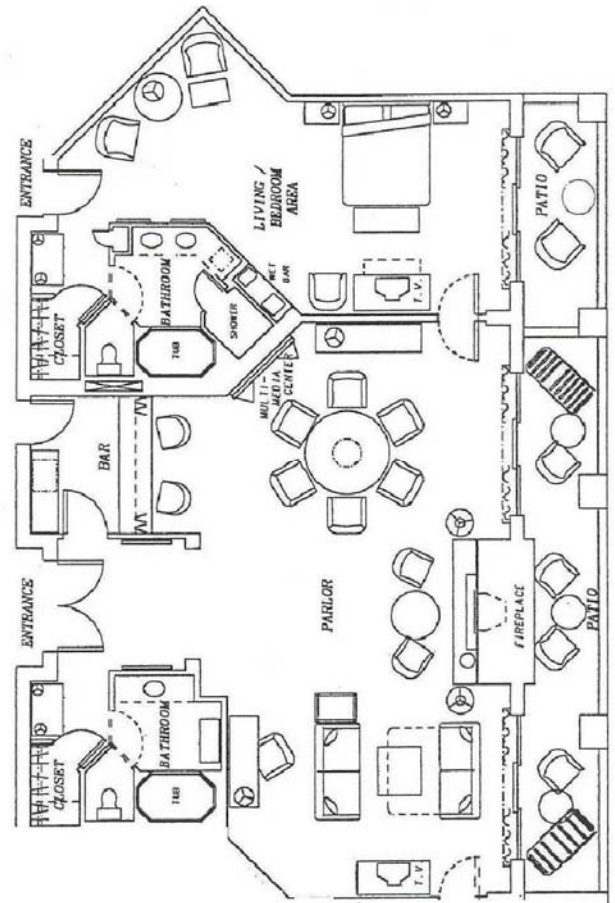

FAIRMONT SCOTTSDALE PRINCESS

Center Master Suite (Main Building)

LIVING/PARLOR AREA:

- Approximately 1,525 square feet
- Located on the third and fourth floor of Main Building
- Views of the South Pool, golf course and lagoons
- Double door foyer entrance
- Large wooden dining table that seats up to six
- Additional sofa , coffee table and lounge chairs
- Armoire w/42" LG flat screen TV
- Stone gas fireplace with decorative candles
- Large built-in bar with two sinks and bar stools
- Mini refrigerator and microwave
- Contemporary Southwestern-style furnishings

PARLOR BATHROOM:

- Oversize bathtub, shower w/glass door
- Granite countertops and sink

BEDROOM AREA:

- Approximately 575 square feet
- Option of a king or two double beds
- Wet bar with Nespresso machine
- iHome clock radio
- Bureau w/42" LG flat screen TV
- Wireless high-speed Internet access, express check out
- Work desk with speakerphone and voicemail
- Option for one or two bedrooms connecting

BATHROOM:

- Granite countertops and dual sinks
- Soaker tub and separate shower
- Walk-in closet with bureau
- In-room safe
- Iron and full size ironing board
- Two plush bathrobes
- Bathroom scale and hair dryer

PATIO:

Covered patio with tables and chairs

*One Bedroom Suite: 2,100 square ft
Two Bedroom Suite: 2,675 square ft
Parlor Only: 1,525 square ft
Bedroom Only: 575 square ft*